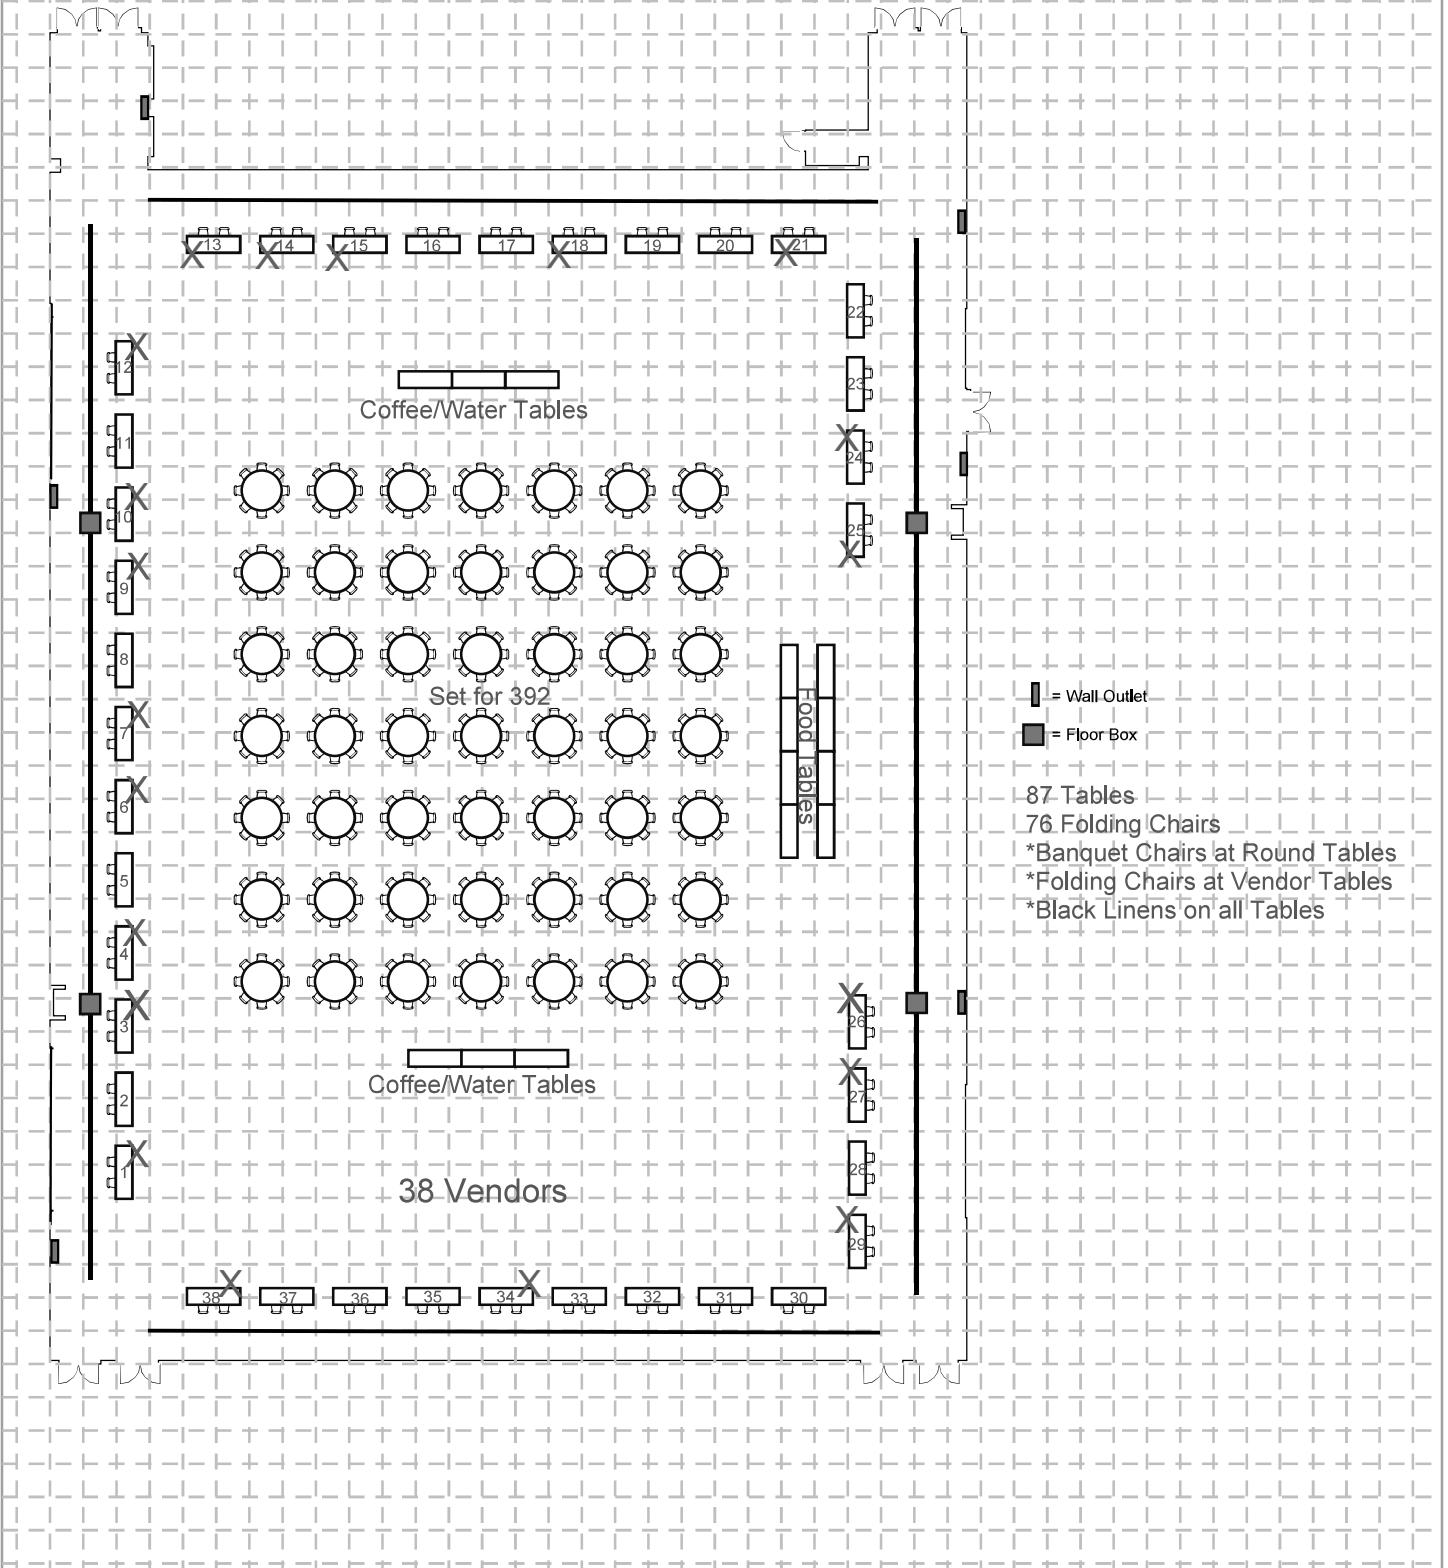

~~X Booths not available~~
~~updated 12/10 2:30 pm et~~

X on booths not available
as of 12/30/2024

Arena

- ▬ = Wall Outlet
- = Floor Box

87 Tables
76 Folding Chairs
*Banquet Chairs at Round Tables
*Folding Chairs at Vendor Tables
*Black Linens on all Tables