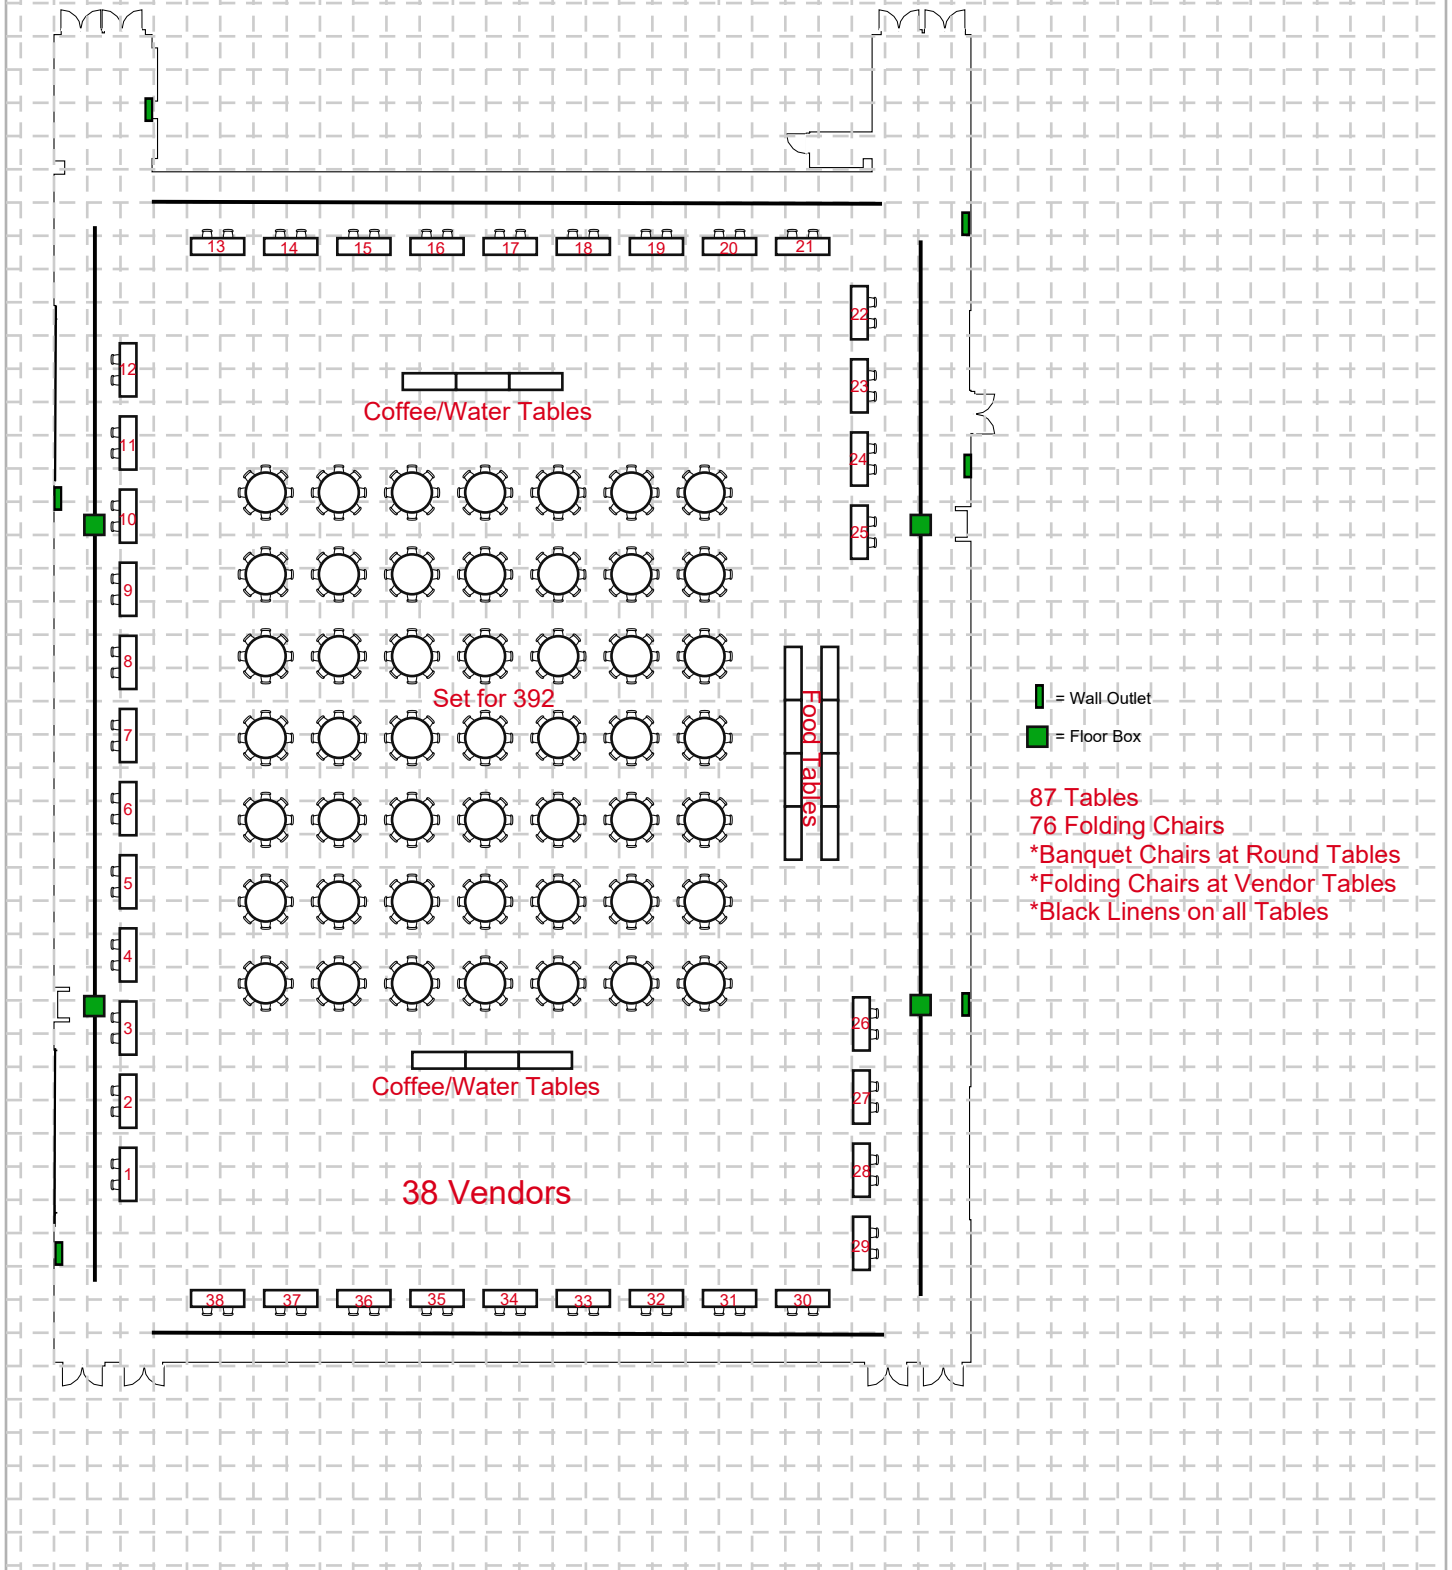

Arena

■ = Wall Outlet
■ = Floor Box

87 Tables
76 Folding Chairs
*Banquet Chairs at Round Tables
*Folding Chairs at Vendor Tables
*Black Linens on all Tables